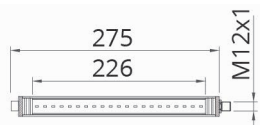

LEDY N 24V-AC/DC - 5W - 10W - 15W - IP67

5W - 700Lm con connettore maschio
5W - 700Lm - with male connector

ART.	CODE	VIN	WxLed	cable.mt	Kg

Con tubo in acrilico
With acrylic tube

LEDY N-5WA-24V-AC/DC	07.07.2.12.05.3	24VAC/DC	5W	*	0,16

Con tubo in vetro
With glass tube

LEDY N-5WG-24V-AC/DC	07.08.2.12.05.3	24VAC/DC	5W	*	0,21

*Connettore femmina a scelta tra: guarda fondo pagina
*Female connectors at choice: see below

10W - 1400Lm con connettore maschio
10W - 1400Lm - with male connector

ART.	CODE	VIN	WxLed	cable.mt	Kg

Con tubo in acrilico
With acrylic tube

LEDY N-10WA-24V-AC/DC	07.09.2.12.10.3	24VAC/DC	10W	*	0,27

Con tubo in vetro
With glass tube

LEDY N-10WG-24V-AC/DC	07.10.2.12.10.3	24VAC/DC	10W	*	0,37

*Connettore femmina a scelta tra: guarda fondo pagina
*Female connectors at choice: see below

15W - 2000Lm con connettore maschio
15W - 2000Lm - with male connector

ART.	CODE	VIN	WxLed	cable.mt	Kg

Con tubo in acrilico
With acrylic tube

LEDY N-15WA-24V-AC/DC	07.11.2.12.15.3	24VAC/DC	15W	*	0,38

Con tubo in vetro
With glass tube

LEDY N-15WG-24V-AC/DC	07.12.2.12.15.3	24VAC/DC	15W	*	0,52

*Connettore femmina a scelta tra: guarda fondo pagina
*Female connectors at choice: see below

RICAMBI STANDARD E OPTIONAL
STANDARD AND OPTIONAL SPARE PARTS

*CONNETTORE FEMMINA
*FEMALE CONNECTORS

SCATOLA MADRE
MASTER BOX

FIXING CLIPS
(Nr.1 = 2 PCS)

ART CODE	CLIP01 07.11.003.3

STRAIGHT CONNECTOR
WITH CABLE 5MT

ART CODE	C12F4-00+CAB5 00.09.004.1

90° CONNECTOR
WITH CABLE 5MT

ART CODE	C12F4-90+CAB5 00.09.003.1

Qty: 6 pcs
Dimensions (5W):
13x13x55 cm
Dimensions (10W):
13x13x75 cm
Dimensions (15W):
13x13x100 cm
Weight: 5/8 Kg