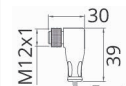

RICAMBI STANDARD E OPTIONAL
STANDARD AND OPTIONAL SPARE PARTS

*CONNETTORE FEMMINA
*FEMALE CONNECTORS

SCATOLA MADRE
MASTER BOX

FIXING CLIPS
(Nr.1 = 2 PCS)

ART CODE	CLIP01 07.11.003.3
----------	-----------------------

STRAIGHT CONNECTOR
WITH CABLE 5MT

ART CODE	C12F4-00+CAB5 00.09.004.1
----------	------------------------------

90° CONNECTOR
WITH CABLE 5MT

ART CODE	C12F4-90+CAB5 00.09.003.1
----------	------------------------------

Qty: 6 pcs
Dimensions (5W):
13x13x55 cm
Dimensions (10W):
13x13x75 cm
Dimensions (15W):
13x13x100 cm
Weight: 5/8 Kg