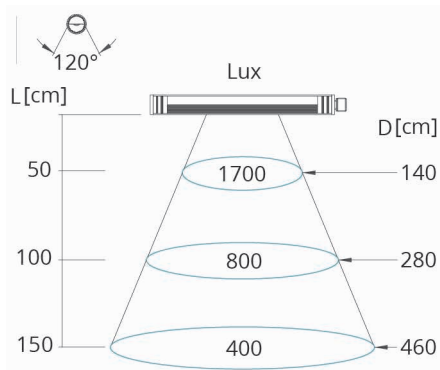

LEDY N 24V-AC/DC - 5W - 10W - 15W - IP67

5W - 700Lm con connettore maschio
5W - 700Lm - with male connector

ART.	CODE	VIN	WxLed	cable.mt	Kg

Con tubo in acrilico
With acrylic tube

LEDY N-5WA-24V-AC/DC	07.07.2.12.05.3	24VAC/DC	5W	*	0,16

Con tubo in vetro
With glass tube

LEDY N-5WG-24V-AC/DC	07.08.2.12.05.3	24VAC/DC	5W	*	0,21

*Connettore femmina a scelta tra: guarda fondo pagina
*Female connectors at choice: see below

10W - 1400Lm con connettore maschio
10W - 1400Lm - with male connector