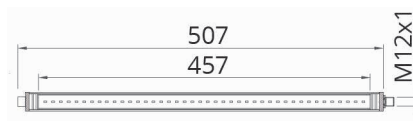

ART.	CODE	VIN	WxLed	cable.mt	Kg

Con tubo in acrilico
With acrylic tube

LEDY N-10WA-24V-AC/DC	07.09.2.12.10.3	24VAC/DC	10W	*	0,27

Con tubo in vetro
With glass tube

LEDY N-10WG-24V-AC/DC	07.10.2.12.10.3	24VAC/DC	10W	*	0,37

*Connettore femmina a scelta tra: guarda fondo pagina
*Female connectors at choice: see below