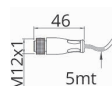

RICAMBI STANDARD E OPTIONAL
STANDARD AND OPTIONAL SPARE PARTS

*CONNETTORE FEMMINA
*FEMALE CONNECTORS

SCATOLA MADRE
MASTER BOX

FIXING CLIPS
(Nr.1 = 2 PCS)

ART CODE	CLIP01 07.11.003.3
----------	-----------------------

STRAIGHT CONNECTOR
WITH CABLE 5MT

ART CODE	C12F4-00+CAB5 00.09.004.1
----------	------------------------------

90° CONNECTOR
WITH CABLE 5MT

ART CODE	C12F4-90+CAB5 00.09.003.1
----------	------------------------------

Qty: 6 pcs
Dimensions (5W):
13x13x55 cm
Dimensions (10W):
13x13x75 cm
Dimensions (15W):
13x13x100 cm
Weight: 5/8 Kg