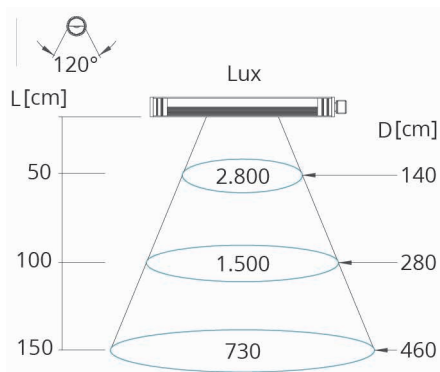

ART.	CODE	VIN	WxLed	cable.mt	Kg

Con tubo in acrilico
With acrylic tube

LEDY N-10WA-24V-AC/DC	07.09.2.12.10.3	24VAC/DC	10W	*	0,27

Con tubo in vetro
With glass tube

LEDY N-10WG-24V-AC/DC	07.10.2.12.10.3	24VAC/DC	10W	*	0,37

*Connettore femmina a scelta tra: guarda fondo pagina
*Female connectors at choice: see below

15W - 2000Lm con connettore maschio
15W - 2000Lm - with male connector