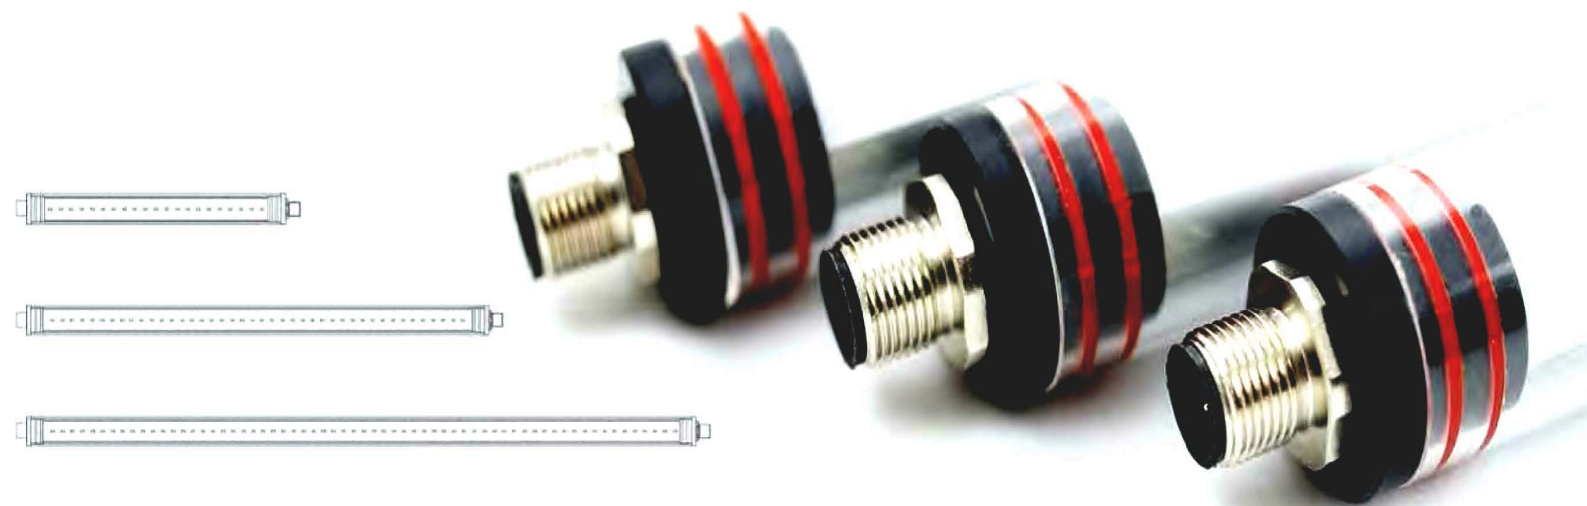

LEDY N

IP67 | 5W - 10W - 15W | 6.000°K | 30.000h