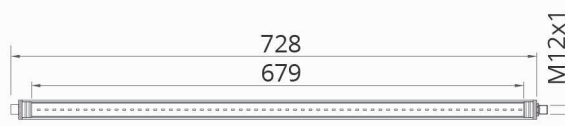

RICAMBI STANDARD E OPTIONAL
STANDARD AND OPTIONAL SPARE PARTS

*CONNETTORE FEMMINA
*FEMALE CONNECTORS

SCATOLA MADRE
MASTER BOX

FIXING CLIPS
(Nr.1 = 2 PCS)

ART CODE	CLIP01 07.11.003.3

STRAIGHT CONNECTOR
WITH CABLE 5MT

ART CODE	C12F4-00+CAB5 00.09.004.1

90° CONNECTOR
WITH CABLE 5MT

ART CODE	C12F4-90+CAB5 00.09.003.1

Qty: 6 pcs
Dimensions (5W):
13x13x55 cm
Dimensions (10W):
13x13x75 cm
Dimensions (15W):
13x13x100 cm
Weight: 5/8 Kg