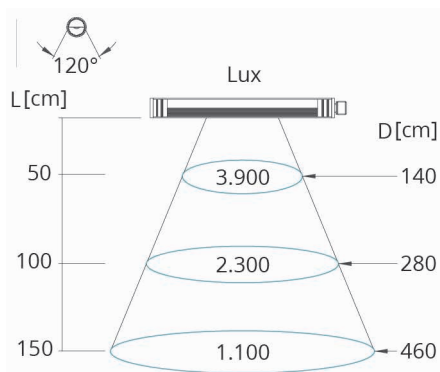

ART.	CODE	VIN	WxLed	cable.mt	Kg

Con tubo in acrilico
With acrylic tube

LEDY N-15WA-24V-AC/DC	07.11.2.12.15.3	24VAC/DC	15W	*	0,38

Con tubo in vetro
With glass tube

LEDY N-15WG-24V-AC/DC	07.12.2.12.15.3	24VAC/DC	15W	*	0,52

*Connettore femmina a scelta tra: guarda fondo pagina
*Female connectors at choice: see below