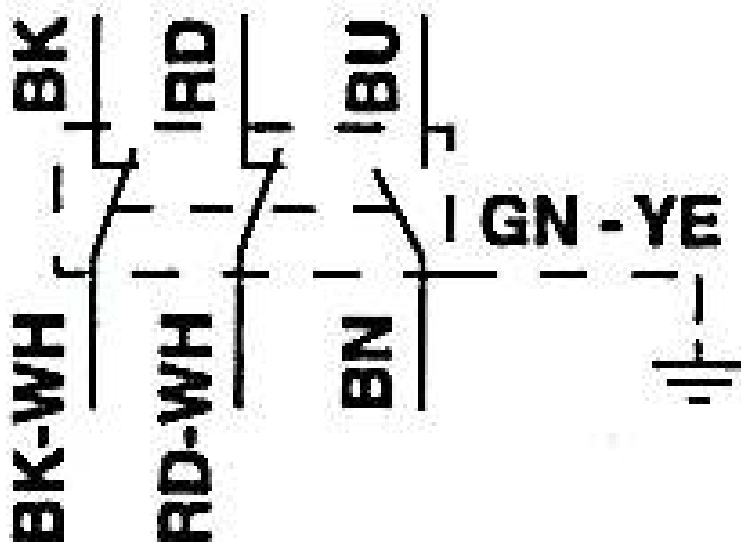

Wire color chart

Black	Black/White stripe	Contact Normally Closed #1
Red	Red/White stripe	Contact Normally Closed #2
Brown	Blue	Contact Normally Open
Green	Only Telemecanique	Ground

The above diagram gives an example of an electrical connection to the machine. The dotted square box indicates internal switches inside your Repar2 machine safety guard. The area between the two dotted lines represents the internal wiring inside your machine which may differ.

Contactez dispositif
de verrouillage du régime

Ver esquema del
microinterruptor de seguridad

Kontaktplan der Interlock
Vorrichtung

3-pole
N/C + N/C + N/O
snap action

Fitted on safety guards models:

Code MIC 001/P Code MIC 001/S