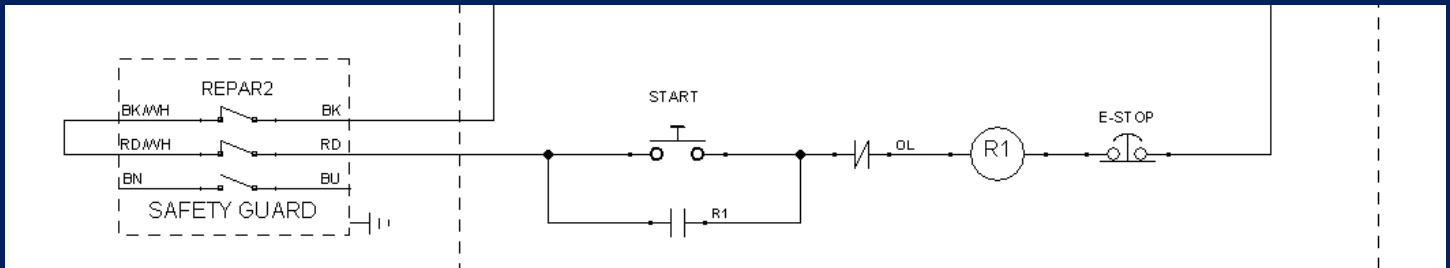

Connessione Elettrica/Electrical Connection

Technical specifications:

- Manufacturer: Telemecanique/Pizzato
- Metal/Plastic enclosure switch, IP67 rated degree of protection conforming to IEC 60529
- Operational characteristics: 3A @ 240VAC, 0.1A @ 240VDC
- One switch(model TF-TR) Two switches (model FB, FA, BF, AF) or three switches (model FBB, FAB, BBF, BAF) wired in series
- 7 wire system (2x NC and 1x NO electrical contacts-Pizzato- plus one ground wire Telemecanique)
- Mechanical durability: 100000 operating cycles
- Ambient air temperature conditions: -25 +70 °C

Wire color chart

Black	Black/White stripe	Contact Normally Closed #1
Red	Red/White stripe	Contact Normally Closed #2
Brown	Blue	Contact Normally Open
Green	Only Telemecanique	Ground

The above diagram gives an example of an electrical connection to the machine. The dotted square box indicates internal switches inside your Repar2 machine safety guard. The area between the two dotted lines represents the internal wiring inside your machine which may differ.